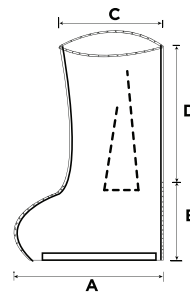

Heavy-Duty Knee-High Boot Covers with Ankle Ties

Products

REORDER #	DESCRIPTION	SIZE	PUOM	PUOM FACTOR	PACK STRING
7545089	Knee-High Boot Cover w/ Elastic Band Top & Poly-coated Tie Closure	L	CA	120	30 ea/box, 4 boxes/ca
7545098	Knee-High Boot Cover w/ Elastic Band Top & Poly-coated Tie Closure	XL	CA	120	30 ea/box, 4 boxes/ca

Color: Blue

Sizing Guide (unit: cm)

REORDER #	SIZE	A	B	C	D
7545089	L	37.0	28.5	29.0	30.0
7545098	XL	40.0	28.5	31.5	35.5
	Tolerance	±1.5	±0.75	±1.5	±1.5

ORDERING & SERVICE INFO

support@roiscs.com

1-855-845-9302